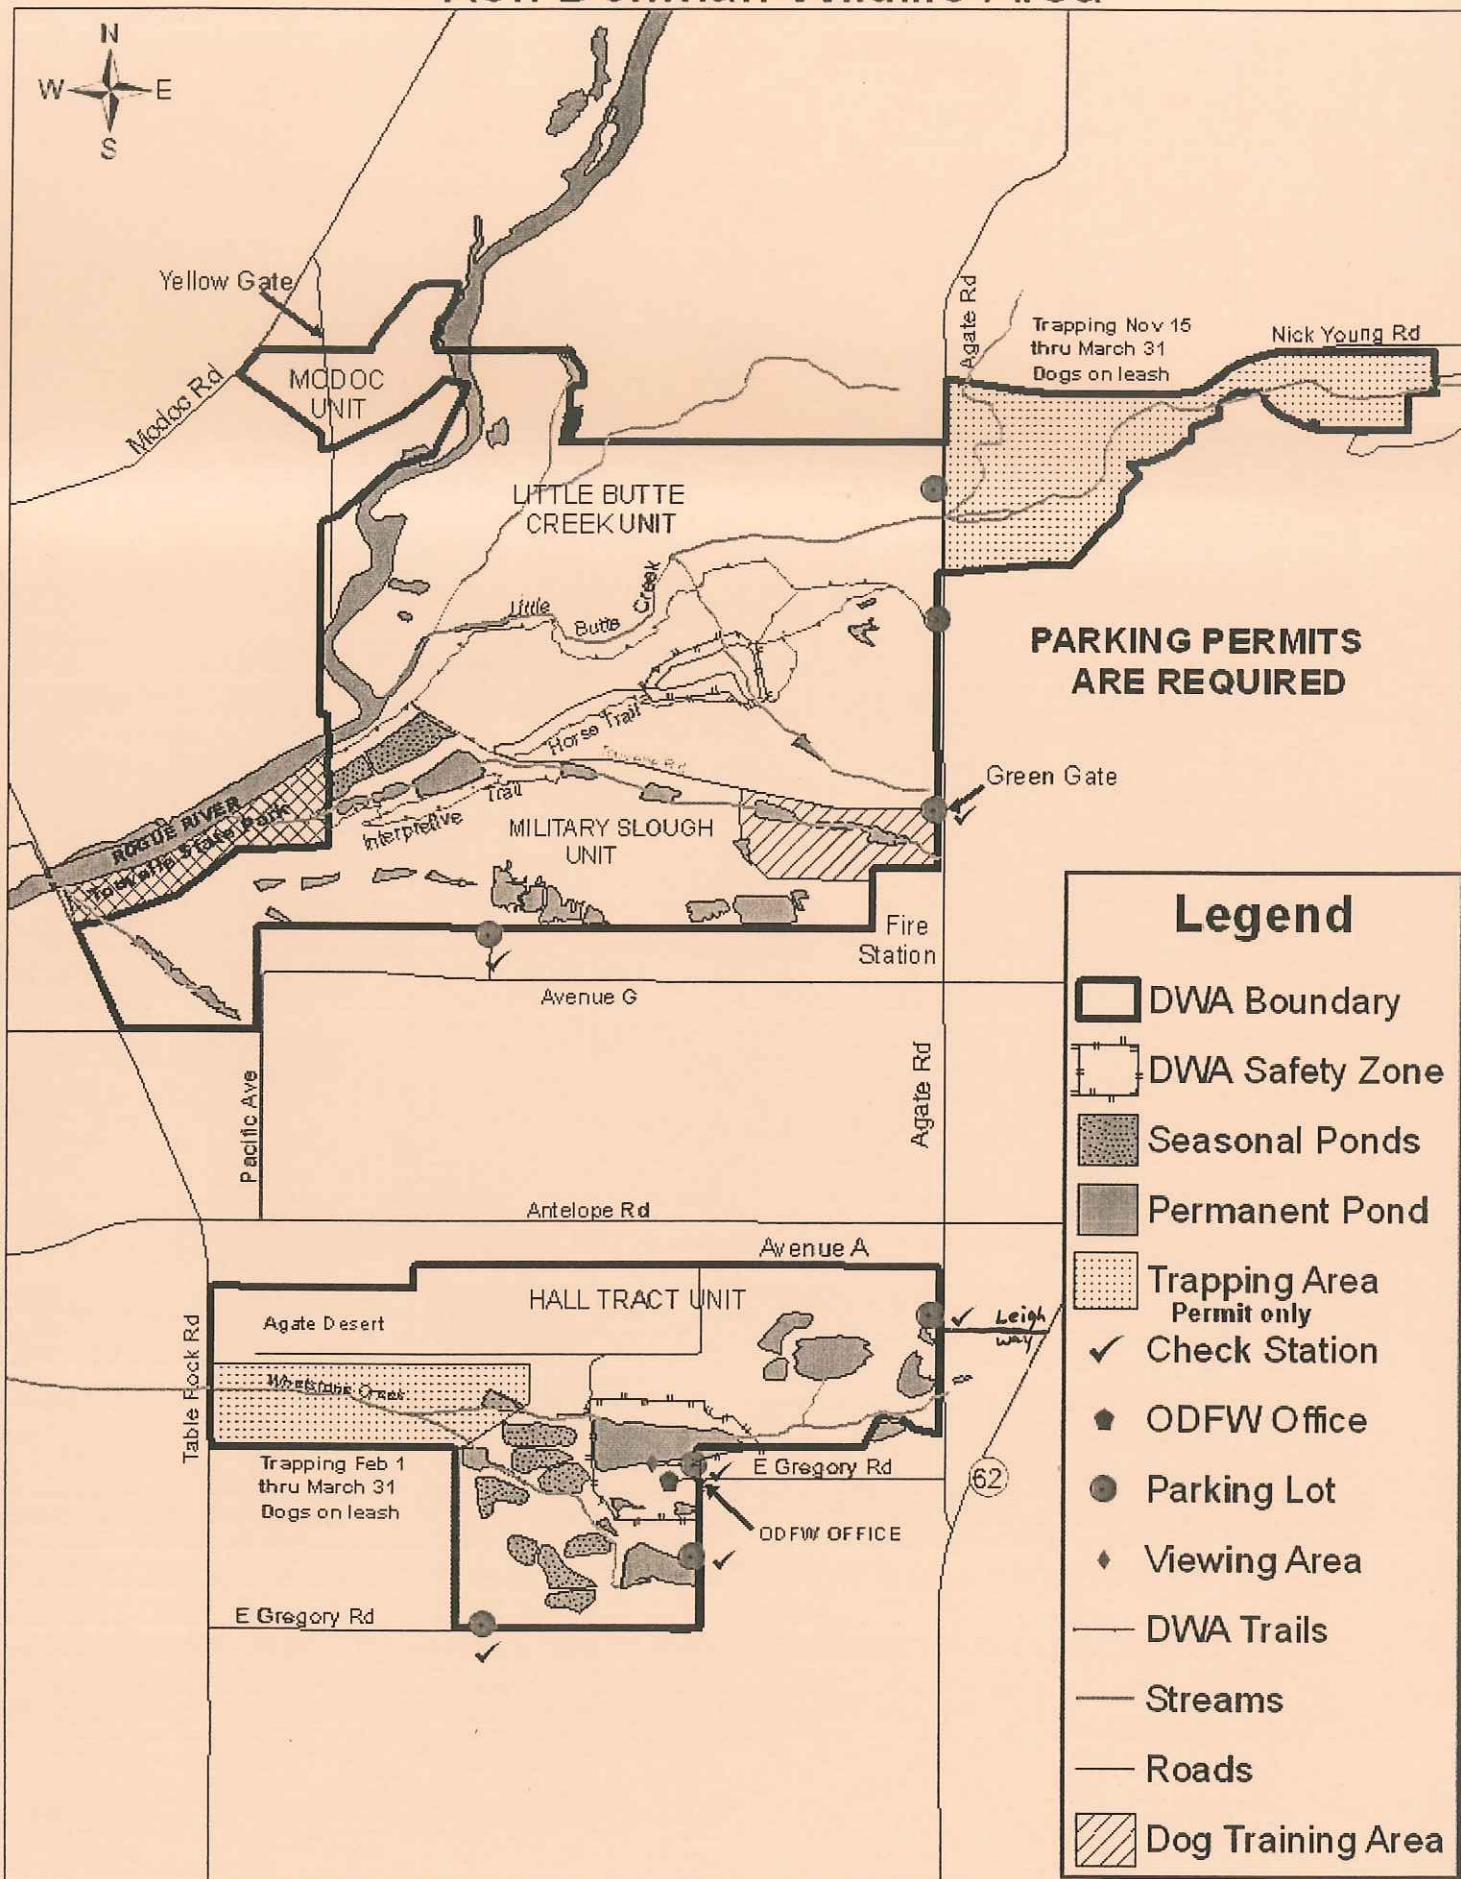

Ken Denman Wildlife Area

Yellow Gate

Moscos Rd

MODOC UNIT

LITTLE BUTTE CREEK UNIT

Little Butte Creek

Horse Trail

MILITARY SLOUGH UNIT

ROGUE RIVER

Interpretive Trail

Fire Station

Avenue G

Pacific Ave

Agate Rd

Antelope Rd

Avenue A

Table Rock Rd

Agate Desert

HALL TRACT UNIT

Washburne Creek

Trapping Feb 1 thru March 31
Dogs on leash

E Gregory Rd

E Gregory Rd

ODFW OFFICE

62

Leigh way

Trapping Nov 15 thru March 31
Dogs on leash

Nick Young Rd

PARKING PERMITS ARE REQUIRED

Green Gate

Legend

- DWA Boundary
- DWA Safety Zone
- Seasonal Ponds
- Permanent Pond
- Trapping Area Permit only
- Check Station
- ODFW Office
- Parking Lot
- Viewing Area
- DWA Trails
- Streams
- Roads
- Dog Training Area

Dogs restricted to training area:
April 1st thru July 31st